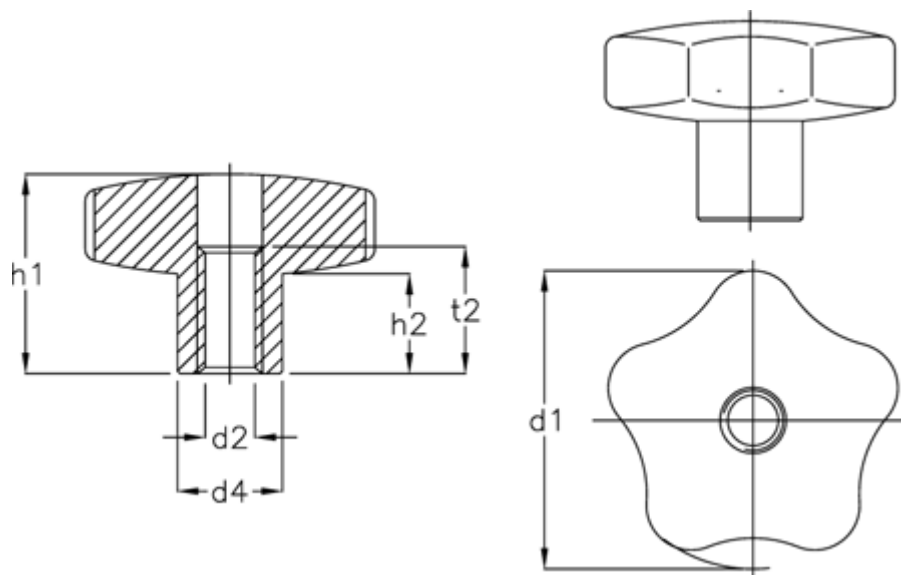

Article number: 20544458

Description: E+G Hand knob GN 5336-40-M 8-D-PL

## Measures

$d_1 = 40$

$d_2 = M8$

$d_4 = 15$

$H_1 = 25$

$H_2 = 12,5$

$t_2 = 15$